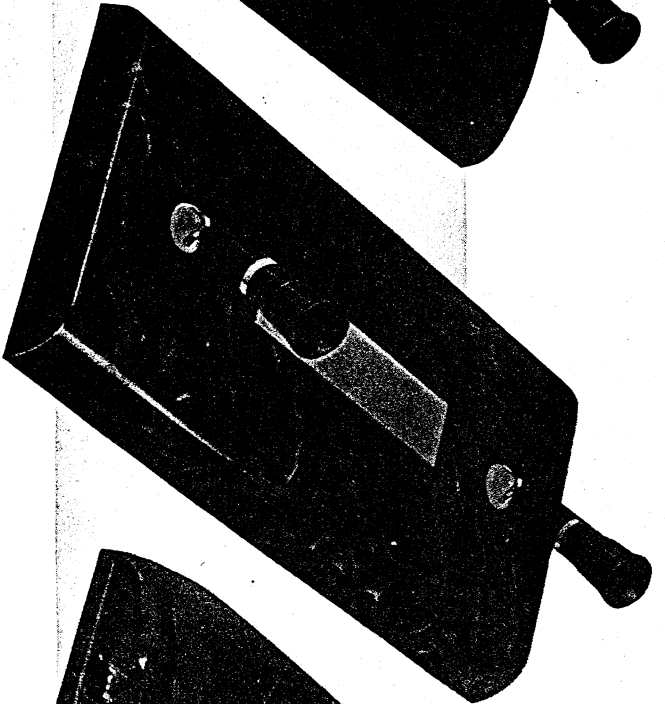

V449 BAGNA. Green Brazilian Onyx. 5 x 10 inches. Eagle motif. Gold trim. With two Black LIFETIME Pens $30.00. With LIFETIME Pen and Desk Pencil $28.00.

T160 BUGEF. Brown Onyx. 5 x 10 inches. Gold name plate. With Brown LIFETIME Pen and Desk Pencil $25.00. With two LIFETIME Pens $27.00.